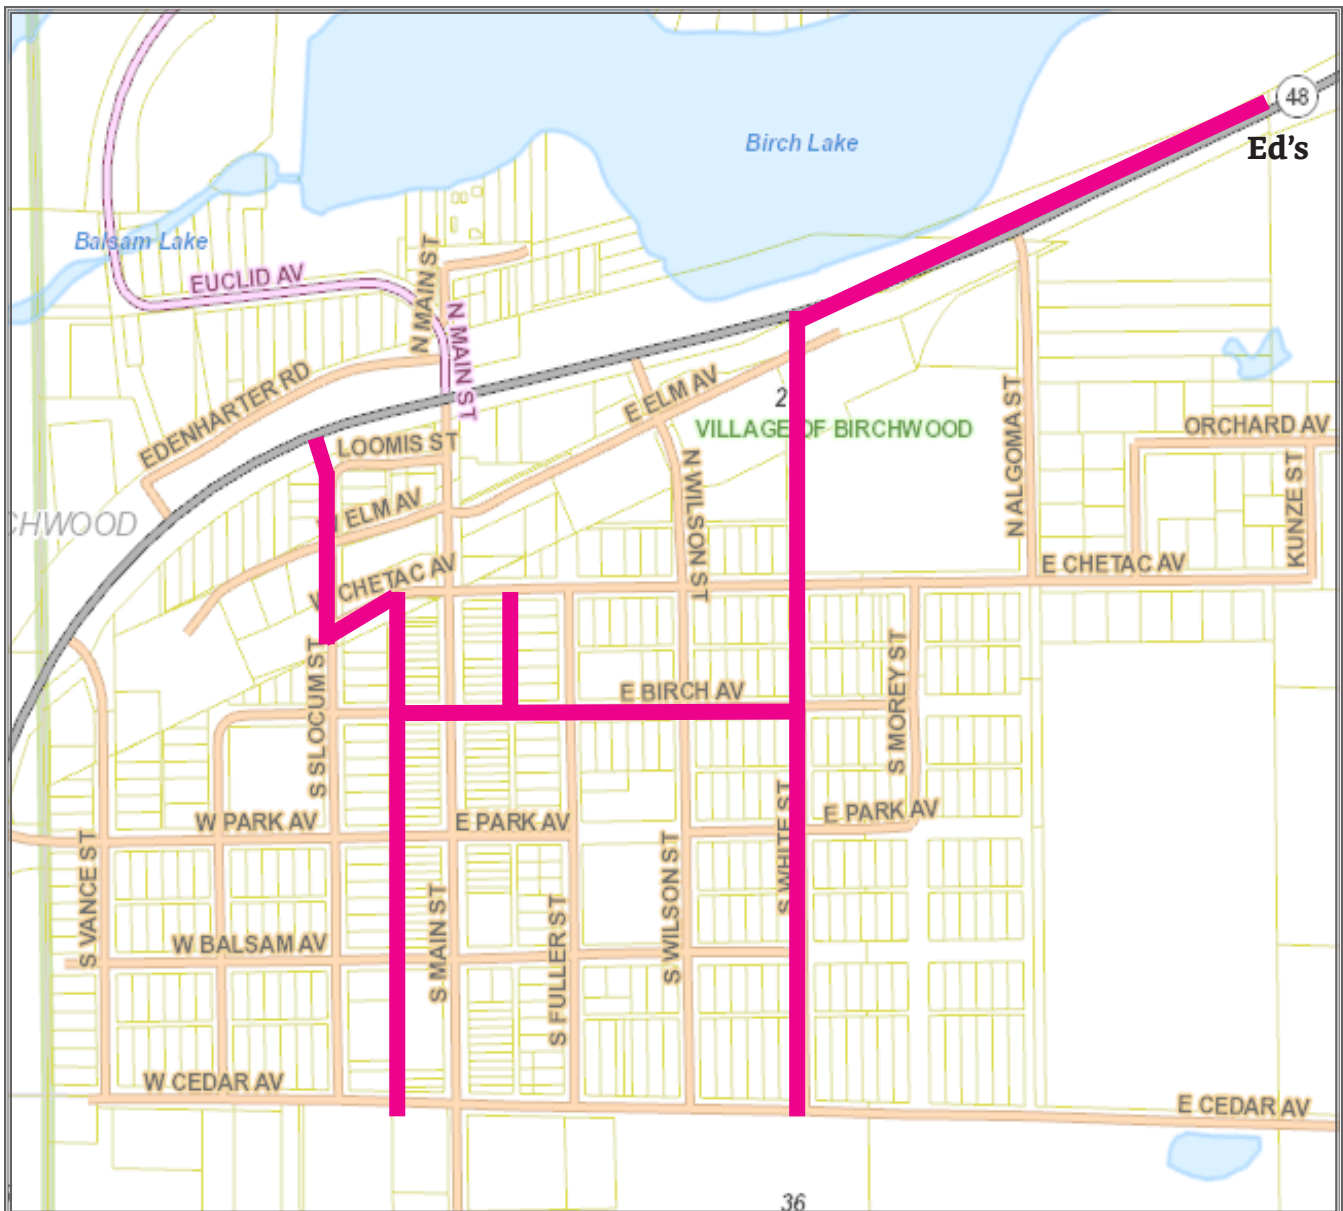

Village of Birchwood Snowmobile & ATV Regulations

 - Designated Snowmobile & ATV Route

This map shows snowmobile and atv routes within the Village of Birchwood. These routes are for Tuscobia Trail access ONLY and not to be used for general riding. The route is well marked and a speed limit of 15mph will be strictly enforced at all times.

Keep off private property.

Maps are available from the Village Hall and various businesses around town.

NO SNOWMOBILES OR ATVs PERMITTED ON MAIN STREET
FROM HIGHWAY 48 TO CEDAR AVE.

*** The ticket amount for riding on roads/streets/highways, which are not designated trail routes, exceeds \$163.00 ***